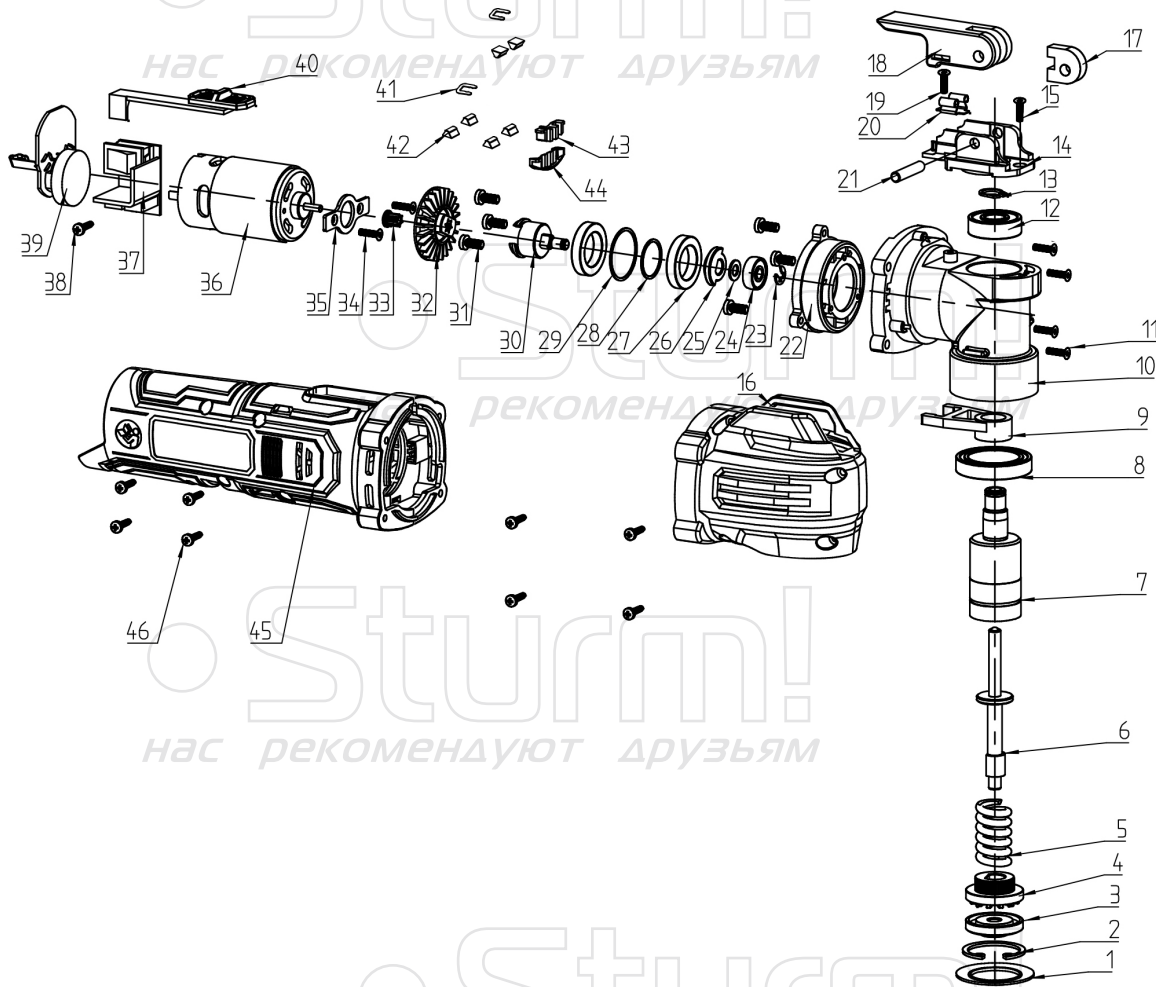

# CMF1201

No	Description	No	Description
1	sealing ring	24	bearing s625
2	circlip Ø37	25	washer
3	pressing board	26	balance part
4	blade fixing seat	27	bearing 61803
5	spring	28	washer
6	shaft	29	washer
7	fixing seat	30	shaft
8	bearing 61805	31	screw M3x8
9	fixing pin	32	motor fan
10	alu head	33	motor gear
11	screw	34	screw M3x8
12	bearing 6000	35	motor board
13	circlip Ø10	36	motor
14	cover	37	switch board
15	screw M3x12	38	screw ST2.9x6
16	protecting cover	39	speed adjusting board
17	pressing board	40	switch button
18	handle	41	blocking spring
19	screw M3x10	42	rubber pad
20	fixing position pin	43	LED light frame
21	pin	44	light cover
22	fixing part	45	plastic housing
23	circlip Ø4	46	screw ST2.9x14